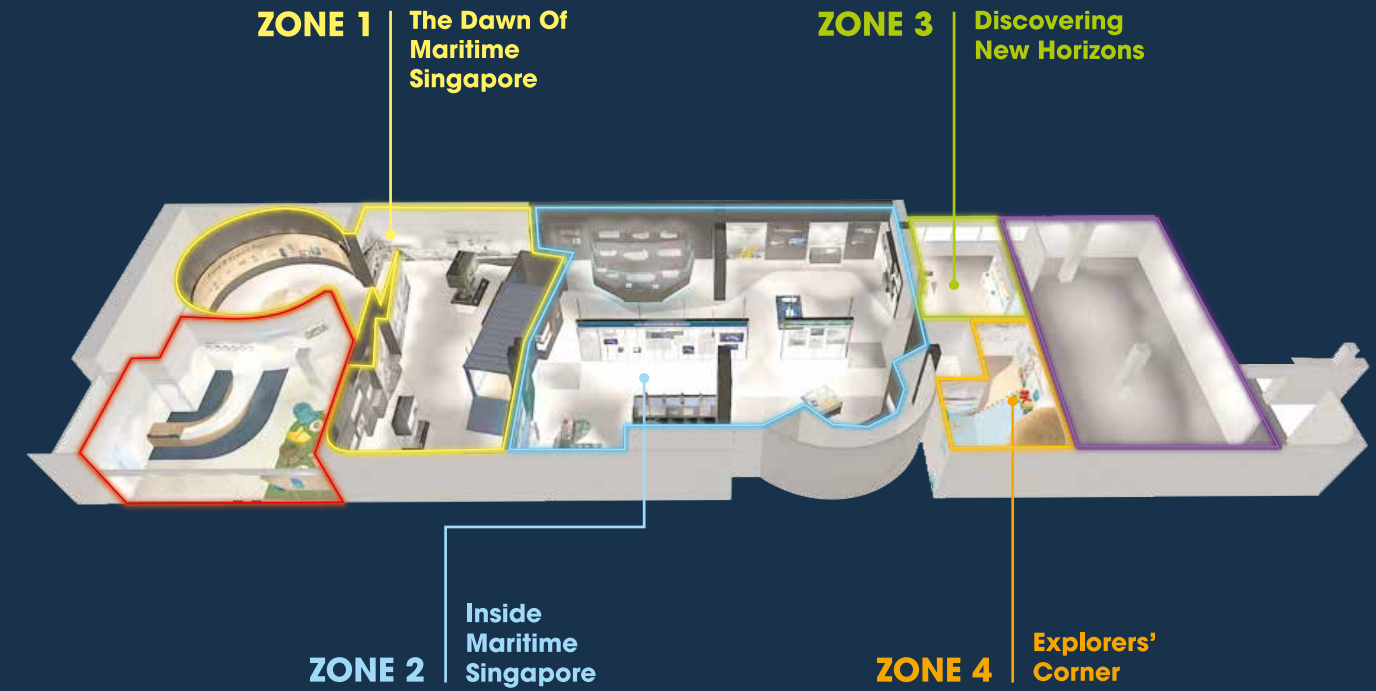

INTRODUCTION

The Singapore Maritime Gallery is a contemporary gallery that tells the story of Singapore's transformation from a small trading post into a premier Global Hub Port and leading International Maritime Centre. Discover the stories that led to our growth and our strategy for the future.

Divided into four main zones, the gallery explores our rich maritime heritage and the vital link between the maritime industry and our daily lives. Find out how Singapore maintains her voice in the international maritime arena, and how she stays abreast amid global change by remaining technologically-driven and future-ready.

The gallery concludes by commemorating our achievements, as well as inspiring our future generations to be part of this vibrant, vital and resilient industry!

PROGRAMMES AND TOURS

Embark on a voyage and discover the story of Maritime Singapore on your own or by joining our complimentary guided tours led by our official gallery guides.

Look out for special upcoming programmes and activities by visiting www.maritimemuseum.sg